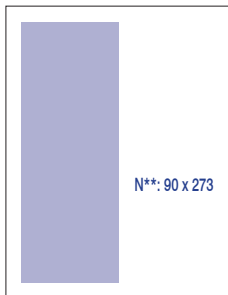

| Full-color | Price | -40% | Price |
|------------|--------------------|-------------|--------------|
| 1/4 page | 1 179 € | | 707 € |
| 1/6 page | 974 € | | 584 € |
| 1/8 page | 789 € | | 473 € |
| 1/16 page | 512 € | | 307 € |

Prices do not include tax. Size in mm. All ads are full color.

DOUBLE PAGE

COVER

INSIDE

2/3 VERTICAL

2/3 HORIZONTAL

1/2 VERTICAL

1/2 HORIZONTAL

1/3 VERTICAL

1/3 HORIZONTAL

1/4 VERTICAL

1/4 PAGE

1/6 PAGE

1/8 PAGE

1/16 PAGE

Size in mm