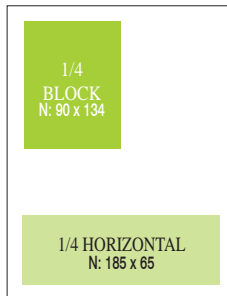

Prices do not include tax. Size in mm. All ads are full color.

DOUBLE PAGE

COVER

INSIDE

2/3 VERTICAL

2/3 HORIZONTAL

1/2 VERTICAL

1/2 HORIZONTAL

1/3 VERTICAL

1/3 HORIZONTAL

1/4 VERTICAL

1/4 PAGE

1/6 PAGE

1/8 PAGE

1/16 PAGE

Size in mm