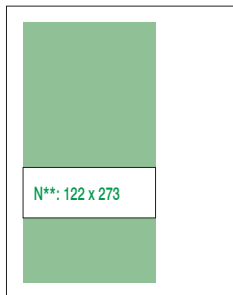

| Full-color | Price | -40% | Price |
|------------|--------------------|-------------|--------------|
| 1/4 page | 1 179 € | | 707 € |
| 1/6 page | 974 € | | 584 € |
| 1/8 page | 789 € | | 473 € |
| 1/16 page | 512 € | | 307 € |

Prices do not include tax. Size in mm. All ads are full color.

DOUBLE PAGE

COVER

INSIDE

2/3 VERTICAL

2/3 HORIZONTAL

1/2 VERTICAL

1/2 HORIZONTAL

1/3 VERTICAL

1/3 HORIZONTAL

1/4 VERTICAL

1/4 PAGE

1/6 PAGE

1/8 PAGE

1/16 PAGE

Size in mm