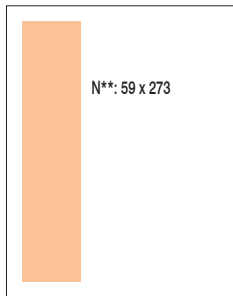

| Full-color | Price | -40% | Price |
|------------|--------------------|-------------|--------------|
| 1/4 page | 1 179 € | | 707 € |
| 1/6 page | 974 € | | 584 € |
| 1/8 page | 789 € | | 473 € |
| 1/16 page | 512 € | | 307 € |

Prices do not include tax. Size in mm. All ads are full color.

DOUBLE PAGE

COVER

INSIDE

2/3 VERTICAL

2/3 HORIZONTAL

1/2 VERTICAL

1/2 HORIZONTAL

1/3 VERTICAL

1/3 HORIZONTAL

1/4 VERTICAL

1/4 PAGE

1/6 PAGE

1/8 PAGE

1/16 PAGE

Size in mm