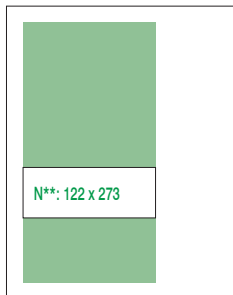

Full-color	1 150 €	-40%	690 €
1/4 page	1 150 €		690 €
1/6 page	950 €		570 €
1/8 page	770 €		462 €
1/16 page	500 €		300 €

Prices do not include tax. Size in mm. All ads are full color.

DOUBLE PAGE

COVER

INSIDE

2/3 VERTICAL

2/3 HORIZONTAL

1/2 VERTICAL

1/2 HORIZONTAL

1/3 VERTICAL

1/3 HORIZONTAL

1/4 VERTICAL

1/4 PAGE