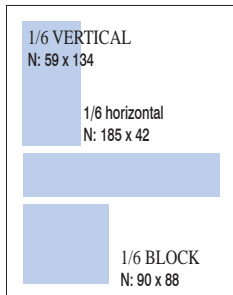

Full-color	1 150 €	-40%	690 €
1/4 page	1 150 €		690 €
1/6 page	950 €		570 €
1/8 page	770 €		462 €
1/16 page	500 €		300 €

Prices do not include tax. Size in mm. All ads are full color.

DOUBLE PAGE

COVER

INSIDE

2/3 VERTICAL

2/3 HORIZONTAL

1/2 VERTICAL

1/2 HORIZONTAL

1/3 VERTICAL

1/3 HORIZONTAL

1/4 VERTICAL

1/4 PAGE

1/6 PAGE

1/8 PAGE

1/16 PAGE

Size in mm

*B: Trimmed. Finished size of ads printed to edge of paper. Add bleed allowance of 5 mm all round to figures shown. No type within 10 mm of edge.
**N: Normal. Within normal type area (with margin).