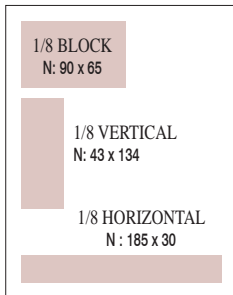

Full-color	1 150 €	-40%	690 €
1/4 page	1 150 €		690 €
1/6 page	950 €		570 €
1/8 page	770 €		462 €
1/16 page	500 €		300 €

Prices do not include tax. Size in mm. All ads are full color.

DOUBLE PAGE

COVER

INSIDE

2/3 VERTICAL

2/3 HORIZONTAL

1/2 VERTICAL

1/2 HORIZONTAL

1/3 VERTICAL

1/3 HORIZONTAL

1/4 VERTICAL

1/4 PAGE

1/6 PAGE

1/8 PAGE

1/16 PAGE

Size in mm

*B: Trimmed. Finished size of ads printed to edge of paper. Add bleed allowance of 5 mm all round to figures shown. No type within 10 mm of edge.
**N: Normal. Within normal type area (with margin).