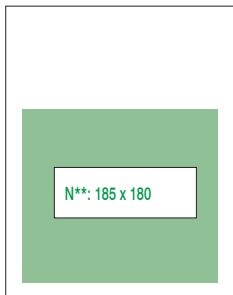

Full-color	1 150 €	-40%	690 €
1/4 page	1 150 €		690 €
1/6 page	950 €		570 €
1/8 page	770 €		462 €
1/16 page	500 €		300 €

Prices do not include tax. Size in mm. All ads are full color.

DOUBLE PAGE

COVER

INSIDE

2/3 VERTICAL

2/3 HORIZONTAL

1/2 VERTICAL

1/2 HORIZONTAL

1/3 VERTICAL

1/3 HORIZONTAL

1/4 VERTICAL

1/4 PAGE