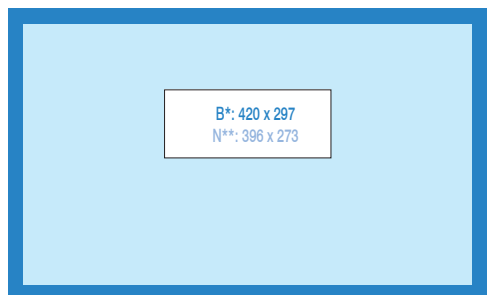

Full-color	1 150 €	-40%	690 €
1/4 page	1 150 €		690 €
1/6 page	950 €		570 €
1/8 page	770 €		462 €
1/16 page	500 €		300 €

Prices do not include tax. Size in mm. All ads are full color.

DOUBLE PAGE

COVER

INSIDE