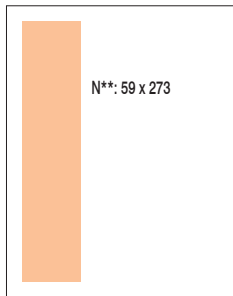

Full-color	1 150 €	-40%	690 €
1/4 page	1 150 €		690 €
1/6 page	950 €		570 €
1/8 page	770 €		462 €
1/16 page	500 €		300 €

Prices do not include tax. Size in mm. All ads are full color.

DOUBLE PAGE

COVER

INSIDE

2/3 VERTICAL

2/3 HORIZONTAL

1/2 VERTICAL

1/2 HORIZONTAL

1/3 VERTICAL

1/3 HORIZONTAL

1/4 VERTICAL

1/4 PAGE

1/6 PAGE

1/8 PAGE

1/16 PAGE

Size in mm

*B: Trimmed. Finished size of ads printed to edge of paper. Add bleed allowance of 5 mm all round to figures shown. No type within 10 mm of edge.
**N: Normal. Within normal type area (with margin).