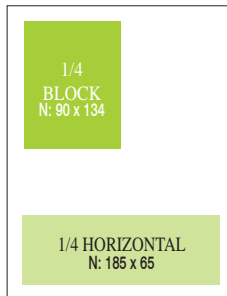

Full-color	1 150 €	-40%	690 €
1/4 page	1 150 €		690 €
1/6 page	950 €		570 €
1/8 page	770 €		462 €
1/16 page	500 €		300 €

Prices do not include tax. Size in mm. All ads are full color.

DOUBLE PAGE

COVER

INSIDE

2/3 VERTICAL

2/3 HORIZONTAL

1/2 VERTICAL

1/2 HORIZONTAL

1/3 VERTICAL

1/3 HORIZONTAL

1/4 VERTICAL

1/4 PAGE

1/6 PAGE

1/8 PAGE

1/16 PAGE

Size in mm

*B: Trimmed. Finished size of ads printed to edge of paper. Add bleed allowance of 5 mm all round to figures shown. No type within 10 mm of edge.
**N: Normal. Within normal type area (with margin).