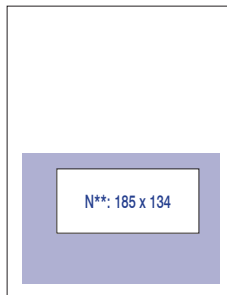

Full-color	1 150 €	-40%	690 €
1/4 page	1 150 €		690 €
1/6 page	950 €		570 €
1/8 page	770 €		462 €
1/16 page	500 €		300 €

Prices do not include tax. Size in mm. All ads are full color.

DOUBLE PAGE

COVER

INSIDE

2/3 VERTICAL

2/3 HORIZONTAL

1/2 VERTICAL

1/2 HORIZONTAL

1/3 VERTICAL

1/3 HORIZONTAL

1/4 VERTICAL

1/4 PAGE

1/6 PAGE

1/8 PAGE

1/16 PAGE

Size in mm

*B: Trimmed. Finished size of ads printed to edge of paper. Add bleed allowance of 5 mm all round to figures shown. No type within 10 mm of edge.
**N: Normal. Within normal type area (with margin).