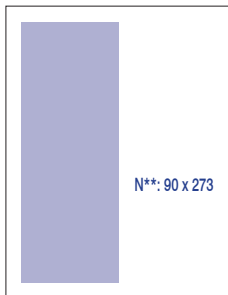

Full-color	1 150 €	-40%	690 €
1/4 page	1 150 €		690 €
1/6 page	950 €		570 €
1/8 page	770 €		462 €
1/16 page	500 €		300 €

Prices do not include tax. Size in mm. All ads are full color.

DOUBLE PAGE

COVER

INSIDE

2/3 VERTICAL

2/3 HORIZONTAL

1/2 VERTICAL

1/2 HORIZONTAL

1/3 VERTICAL

1/3 HORIZONTAL

1/4 VERTICAL

1/4 PAGE