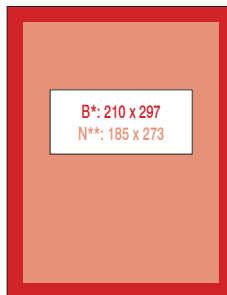

Full-color	1 150 €	-40%	690 €
1/4 page	1 150 €		690 €
1/6 page	950 €		570 €
1/8 page	770 €		462 €
1/16 page	500 €		300 €

Prices do not include tax. Size in mm. All ads are full color.

DOUBLE PAGE

COVER

INSIDE

2/3 VERTICAL

2/3 HORIZONTAL

1/2 VERTICAL

1/2 HORIZONTAL

1/3 VERTICAL

1/3 HORIZONTAL

1/4 VERTICAL

1/4 PAGE