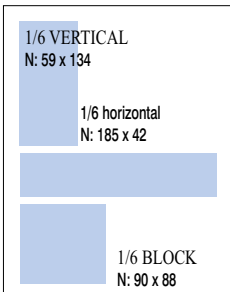

2/3 VERTICAL

2/3 HORIZONTAL

1/2 VERTICAL

1/2 HORIZONTAL

Prices do not include tax. Size in mm. All ads are full color.

*B: Trimmed. Finished size of ads printed to edge of paper. Add bleed allowance of 5 mm all round to figures shown. No type within 10 mm of edge.
**N: Normal. Within normal type area (with margin).

1/3 VERTICAL

1/3 HORIZONTAL

1/4 VERTICAL

1/4 PAGE

1/6 PAGE

1/8 PAGE

1/16 PAGE

Size in mm

*B: Trimmed. Finished size of ads printed to edge of paper. Add bleed allowance of 5 mm all round to figures shown. No type within 10 mm of edge.
**N: Normal. Within normal type area (with margin).

**FOR CUSTOM ADD SIZES
PLEASE CONTACT US:
RÉGIE PUBLICITAIRE
CIEL & PLUME**