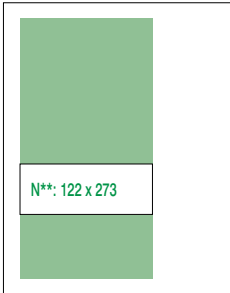

Prices do not include tax. Size in mm. All ads are full color.

DOUBLE PAGE

COVER

INSIDE

Material under Mac & PC, PDF, Tiff, EPS or JPEG. We accept CD-Rom send or by e-mail. Supply fonts with your files except for PDF. Full advertising services from layout to finished artwork.

2/3 VERTICAL

2/3 HORIZONTAL

1/2 VERTICAL

1/2 HORIZONTAL

Prices do not include tax. Size in mm. All ads are full color.

*B: Trimmed. Finished size of ads printed to edge of paper. Add bleed allowance of 5 mm all round to figures shown. No type within 10 mm of edge.
**N: Normal. Within normal type area (with margin).

1/3 VERTICAL

1/3 HORIZONTAL

1/4 VERTICAL

1/4 PAGE

1/6 PAGE

1/8 PAGE

1/16 PAGE

Size in mm