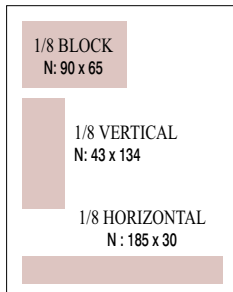

2/3 VERTICAL

2/3 HORIZONTAL

1/2 VERTICAL

1/2 HORIZONTAL

Prices do not include tax. Size in mm. All ads are full color.

*B: Trimmed. Finished size of ads printed to edge of paper. Add bleed allowance of 5 mm all round to figures shown. No type within 10 mm of edge.
**N: Normal. Within normal type area (with margin).

1/3 VERTICAL

1/3 HORIZONTAL

1/4 VERTICAL

1/4 PAGE

1/6 PAGE

1/8 PAGE

1/16 PAGE

Size in mm

*B: Trimmed. Finished size of ads printed to edge of paper. Add bleed allowance of 5 mm all round to figures shown. No type within 10 mm of edge.
**N: Normal. Within normal type area (with margin).

**FOR CUSTOM ADD SIZES
PLEASE CONTACT US:
RÉGIE PUBLICITAIRE
CIEL & PLUME**