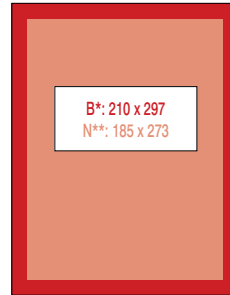

Prices do not include tax. Size in mm. All ads are full color.

DOUBLE PAGE

COVER

INSIDE

Material under Mac & PC, PDF, Tiff, EPS or JPEG. We accept CD-Rom send or by e-mail. Supply fonts with your files except for PDF. Full advertising services from layout to finished artwork.

2/3 VERTICAL

2/3 HORIZONTAL

1/2 VERTICAL

1/2 HORIZONTAL

Prices do not include tax. Size in mm. All ads are full color.

*B: Trimmed. Finished size of ads printed to edge of paper. Add bleed allowance of 5 mm all round to figures shown. No type within 10 mm of edge.
**N: Normal. Within normal type area (with margin).

1/3 VERTICAL

1/3 HORIZONTAL

1/4 VERTICAL

1/4 PAGE

1/6 PAGE

1/8 PAGE

1/16 PAGE

Size in mm