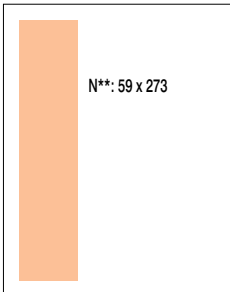

2/3 VERTICAL

2/3 HORIZONTAL

1/2 VERTICAL

1/2 HORIZONTAL

Prices do not include tax. Size in mm. All ads are full color.

*B: Trimmed. Finished size of ads printed to edge of paper. Add bleed allowance of 5 mm all round to figures shown. No type within 10 mm of edge.
**N: Normal. Within normal type area (with margin).

1/3 VERTICAL

1/3 HORIZONTAL

1/4 VERTICAL

1/4 PAGE

1/6 PAGE

1/8 PAGE

1/16 PAGE

Size in mm