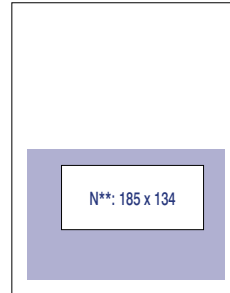

2/3 VERTICAL

2/3 HORIZONTAL

1/2 VERTICAL

1/2 HORIZONTAL

Prices do not include tax. Size in mm. All ads are full color.

*B: Trimmed. Finished size of ads printed to edge of paper. Add bleed allowance of 5 mm all round to figures shown. No type within 10 mm of edge.
**N: Normal. Within normal type area (with margin).

1/3 VERTICAL

1/3 HORIZONTAL

1/4 VERTICAL

1/4 PAGE

1/6 PAGE

1/8 PAGE

1/16 PAGE

Size in mm