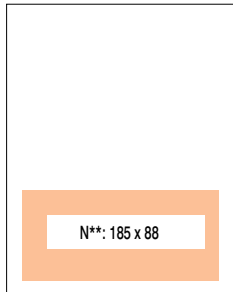

2/3 VERTICAL

2/3 HORIZONTAL

1/2 VERTICAL

1/2 HORIZONTAL

Prices do not include tax. Size in mm. All ads are full color.

*B: Trimmed. Finished size of ads printed to edge of paper. Add bleed allowance of 5 mm all round to figures shown. No type within 10 mm of edge.
**N: Normal. Within normal type area (with margin).

1/3 VERTICAL

1/3 HORIZONTAL

1/4 VERTICAL

1/4 PAGE

1/6 PAGE

1/8 PAGE

1/16 PAGE

Size in mm