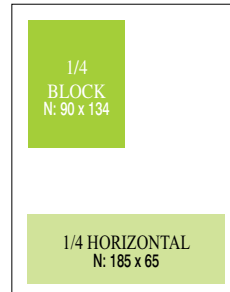

2/3 VERTICAL

2/3 HORIZONTAL

1/2 VERTICAL

1/2 HORIZONTAL

Prices do not include tax. Size in mm. All ads are full color.

*B: Trimmed. Finished size of ads printed to edge of paper. Add bleed allowance of 5 mm all round to figures shown. No type within 10 mm of edge.
**N: Normal. Within normal type area (with margin).

1/3 VERTICAL

1/3 HORIZONTAL

1/4 VERTICAL

1/4 PAGE

1/6 PAGE

1/8 PAGE

1/16 PAGE

Size in mm