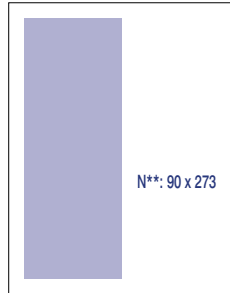

Prices do not include tax. Size in mm. All ads are full color.

DOUBLE PAGE

COVER

INSIDE

Material under Mac & PC, PDF, Tiff, EPS or JPEG. We accept CD-Rom send or by e-mail. Supply fonts with your files except for PDF. Full advertising services from layout to finished artwork.

2/3 VERTICAL

2/3 HORIZONTAL

1/2 VERTICAL

1/2 HORIZONTAL

Prices do not include tax. Size in mm. All ads are full color.

*B: Trimmed. Finished size of ads printed to edge of paper. Add bleed allowance of 5 mm all round to figures shown. No type within 10 mm of edge.
**N: Normal. Within normal type area (with margin).

1/3 VERTICAL

1/3 HORIZONTAL

1/4 VERTICAL

1/4 PAGE

1/6 PAGE

1/8 PAGE

1/16 PAGE

Size in mm